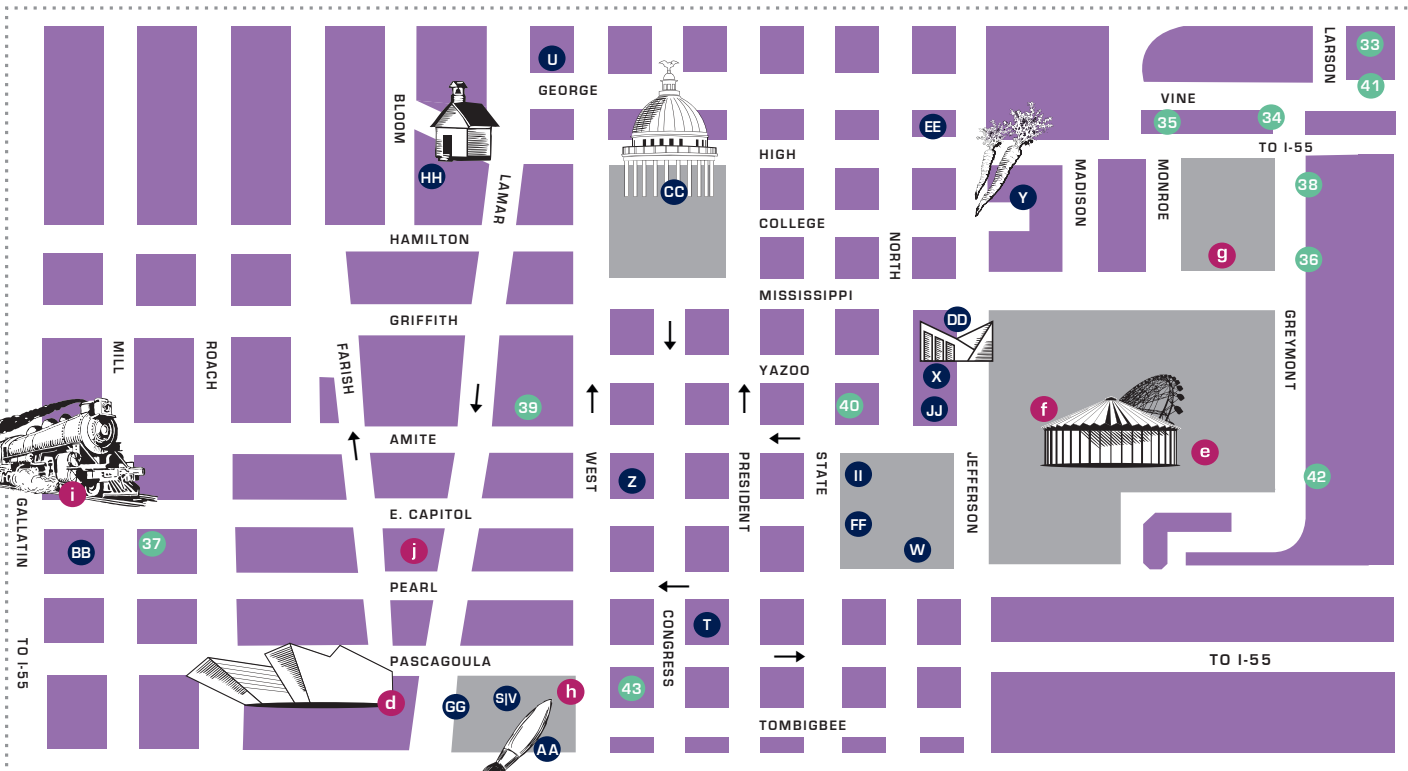

DOWNTOWN JACKSON

- 19. KNIGHTS INN >> 601.206.8923
- 20. LA QUINTA INN & SUITES >> 601.956.8686
- 21. MOTEL 6 >> 601.956.8848
- 22. MUSTANG INN >> 601.969.5511
- 23. PARKSIDE INN >> 601.982.1122
- 24. QUALITY INN >> 601.957.1741
- 25. QUALITY INN & SUITES >> 601.922.5600
- 26. REGAL INN >> 601.355.0753
- 27. REGENCY INN >> 601.354.4931
- 28. RELAX INN >> 601.354.3900
- 29. RESIDENCE INN BY MARRIOTT >> 601.362.8003
- 30. SELECT 10 MOTEL NORTH >> 601.981.3000
- 31. STUDIO 7 >> 601.956.9988
- 32. SUPER 8 NORTH >> 601.956.9986

DOWNTOWN ATTRACTIONS

- S. ART CENTER OF MISSISSIPPI
- T. CITY HALL
- U. GREENWOOD CEMETERY
- V. THE INTERNATIONAL MUSEUM OF MUSLIM CULTURES
- W. MERCY TRAIN
- X. MISSISSIPPI CIVIL RIGHTS MUSEUM
- Y. MISSISSIPPI FARMERS MARKET
- Z. MISSISSIPPI GOVERNOR'S MANSION
- AA. MISSISSIPPI MUSEUM OF ART

- BB. MISSISSIPPI MUSIC EXPERIENCE AT THE IRON HORSE GRILL
- CC. MISSISSIPPI STATE CAPITOL
- DD. MUSEUM OF MISSISSIPPI HISTORY
- EE. THE OAKS HOUSE MUSEUM
- FF. THE OLD CAPITOL MUSEUM
- GG. RUSSELL C. DAVIS PLANETARIUM/RONALD E. MCNAIR SPACE THEATER
- HH. SMITH ROBERTSON MUSEUM & CULTURAL CENTER
- II. WAR MEMORIAL BUILDING
- JJ. WILLIAM F. WINTER ARCHIVES BUILDING